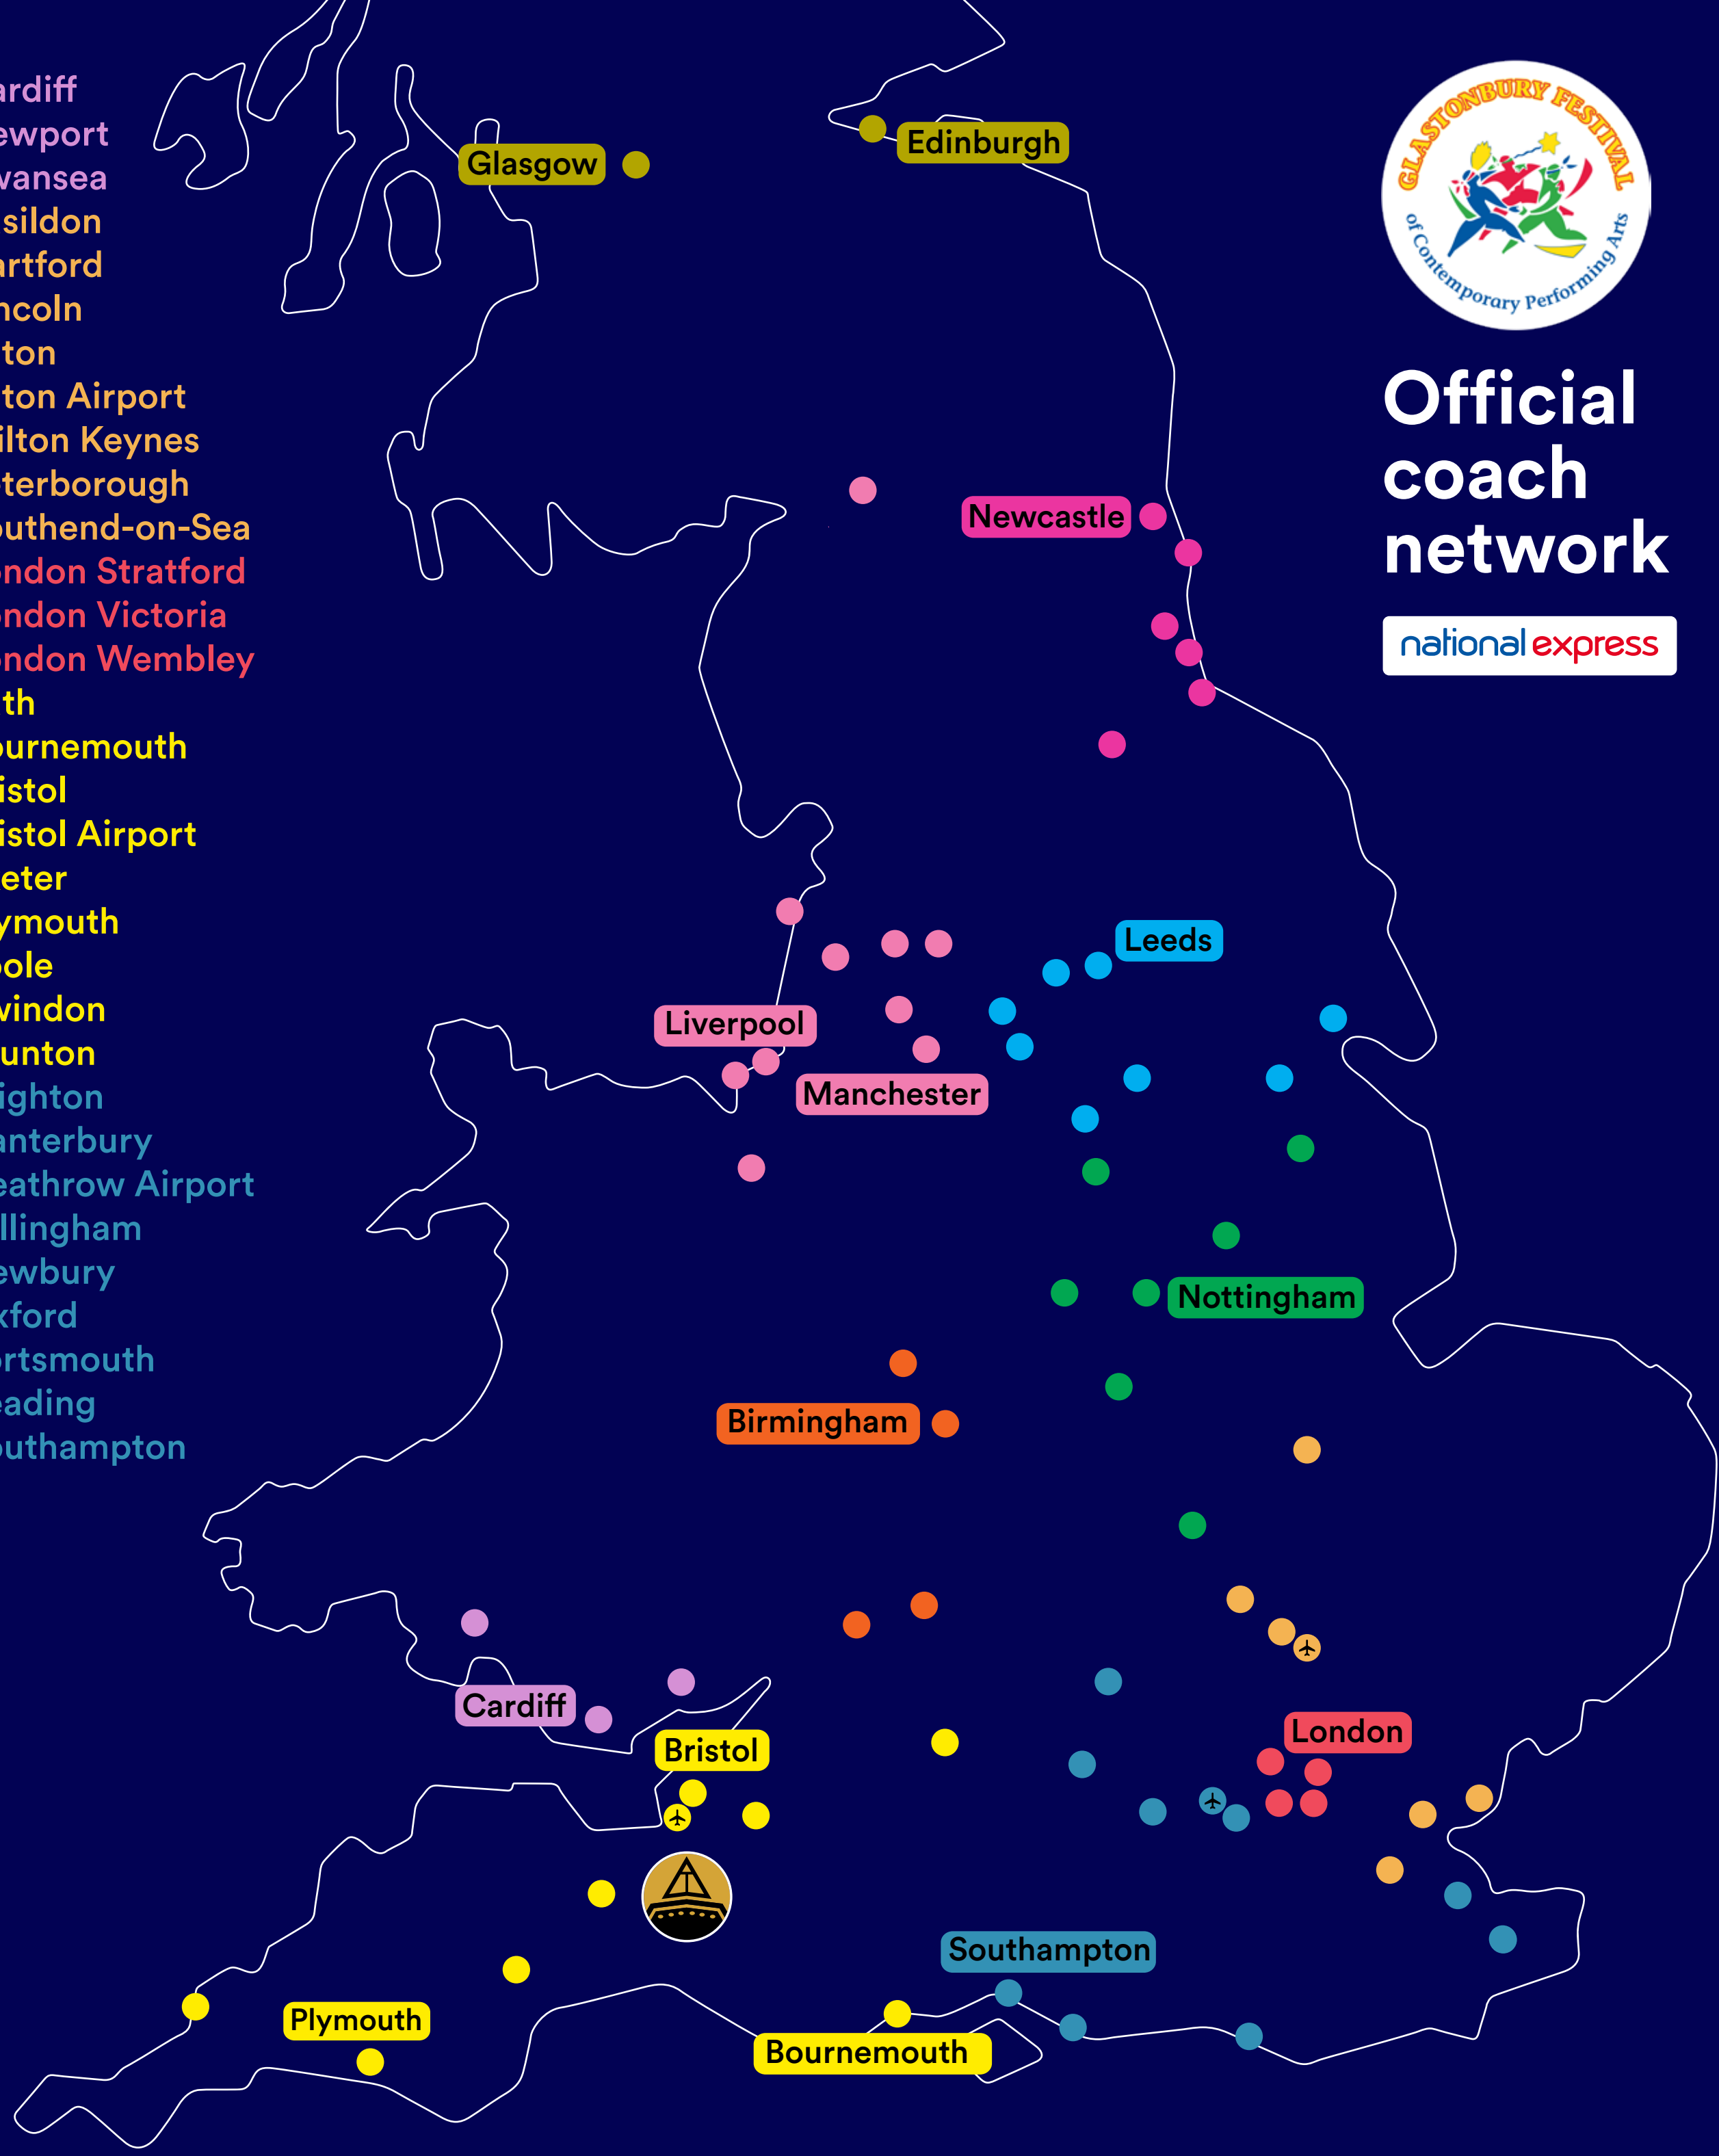

Edinburgh
 Glasgow
 Darlington
 Durham
 Hartlepool
 Middlesbrough
 Newcastle
 Sunderland
 Birkenhead
 Blackburn
 Blackpool
 Bolton
 Burnley
 Carlisle
 Chester
 Liverpool
 Manchester
 Preston
 Bradford
 Doncaster
 Halifax
 Huddersfield
 Hull
 Leeds
 Scunthorpe
 Sheffield
 Chesterfield
 Derby
 Leicester
 Newark-on-Trent
 Northampton
 Nottingham
 Birmingham
 Cheltenham
 Gloucester
 Wolverhampton

Cardiff
 Newport
 Swansea
 Basildon
 Dartford
 Lincoln
 Luton
 Luton Airport
 Milton Keynes
 Peterborough
 Southend-on-Sea
 London Stratford
 London Victoria
 London Wembley
 Bath
 Bournemouth
 Bristol
 Bristol Airport
 Exeter
 Plymouth
 Poole
 Swindon
 Taunton
 Brighton
 Canterbury
 Heathrow Airport
 Gillingham
 Newbury
 Oxford
 Portsmouth
 Reading
 Southampton

**Official
 coach
 network**