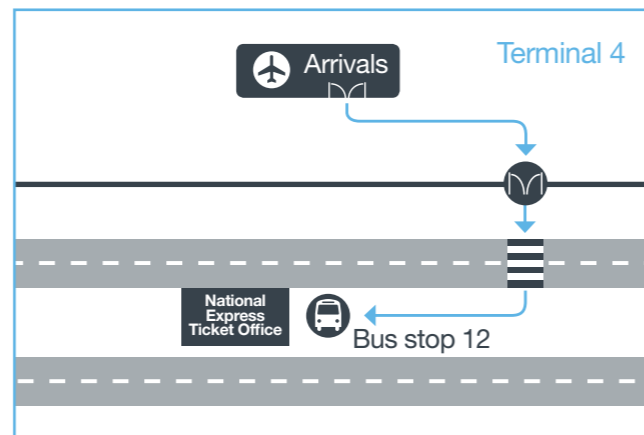

**national express Hotel Hoppa**

How to find us at Heathrow terminals

**national express Hotel Hoppa**

**Bus to Heathrow hotels from just £4 one way.**

**Kids go free!**

Hotel Hoppa timetable for terminals 4 and 5

### Where can I buy a ticket?

#### Terminal 4

From the British Hotel Reservation Centre in the terminal building or from the bus driver.

#### Terminal 5

From the British Hotel Reservation Centre in the terminal building, from the ticket machine next to the Hotel Hoppa bus stop or from the bus driver.