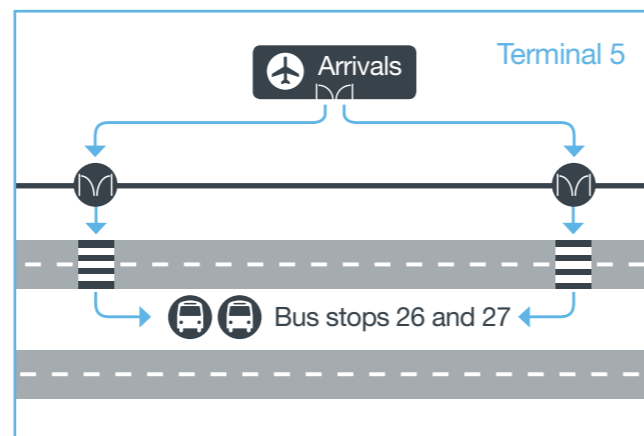

**national express Hotel Hoppa**

How to find us at Heathrow terminals

**national express Hotel Hoppa**

**Bus to Heathrow hotels from just £4 one way.**

**Kids go free!**

Hotel Hoppa timetable for terminals 4 and 5

#### Terminal 4

From the British Hotel Reservation Centre in the terminal building or from the bus driver.